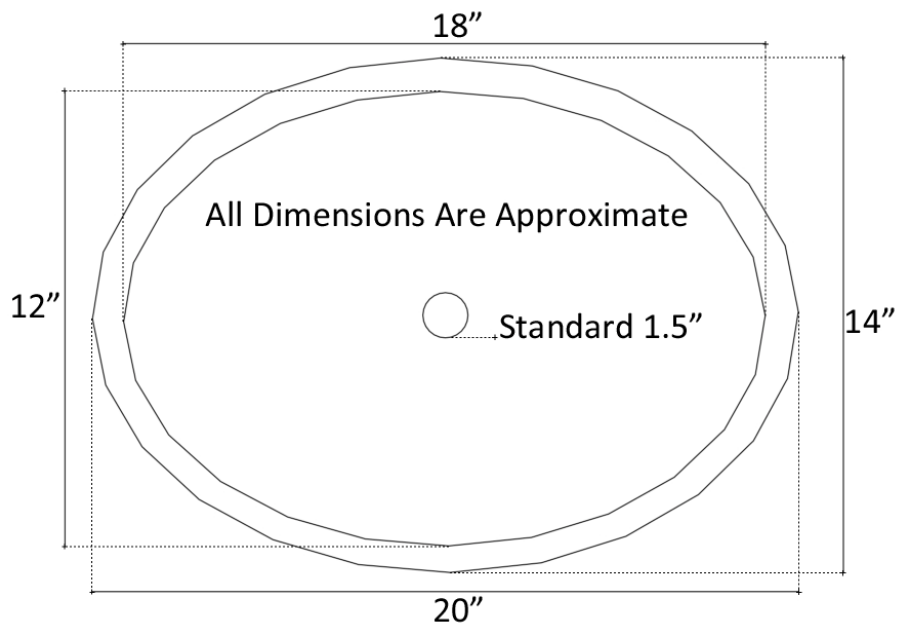

Description:

- Copper
- Drop-In or Undermount
- Use standard 1.5" drain
- Clean with mild soap
No abrasive chemicals

Available Finishes:

- DB** Dark Bronze
- WC** Weathered Copper
- PN** Polished Nickel
- SN** Satin Nickel
- PW** Pewter

Available Drains:

- D004** Grid Strainer
- D005** Lift and Turn
- D006** Pop-up w/ lift rod
- D101-** Decorative Drains
- D604**

DIMENSIONS WILL VARY. DO NOT use this sheet as a guide for countertop cuts.